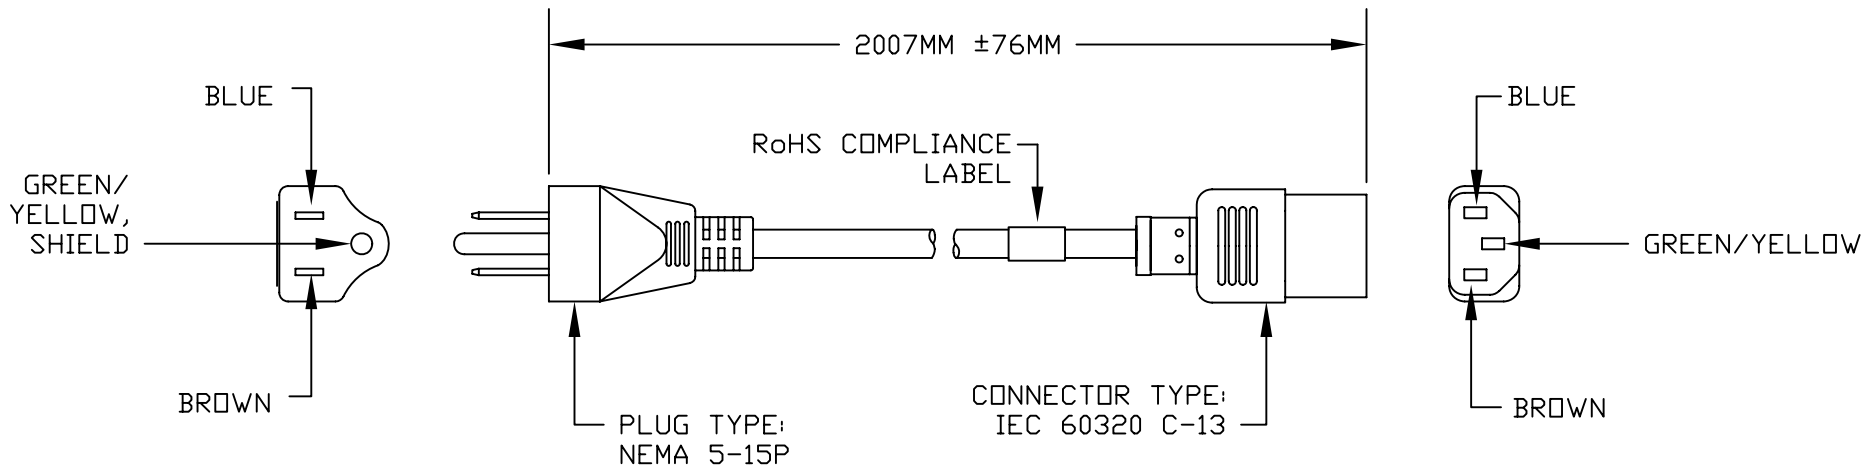

VOLEX

GROUP

Standard Cord Details: 17660 10 C3

Specifications	
Certifications	
Part Number	17660 10 C3
Connector Type	C13
Plug Type	5-15P
Category	Plastic
Application	Detachable
Plug Catalog No.	PS204
Connector Catalog No.	386A
Cable	SVT AWG 18x3 (Foil Shielded Plus 85% Braid)
Jacket Color	Black
Length in Feet	6'7"
Length in Meters	2
Temperature Rating	60 C
Packaging Units Per Carton	H-25
Color Coding	International
Nominal OD in Inches	0.307
Nominal OD in Millimeters	7.8

 [BACK](#)

VOLEX RESERVES THE RIGHT TO ALTER NON-CRITICAL DIMENSIONS WITHOUT NOTICE.

PACKAGING: FOLDED & TIED

NOTES:

- 1) CORDAGE: 18/3 SVT, 60°C, BLACK, BRAID SHIELDED
- 2) APPROVALS:
- 3) RATING: 10 AMP/125 VOLTS
- 4) FLAME RATING : FT2
- 5) SHIELD WILL BE ATTACHED TO GROUND PIN ON PLUG END OF CORD. NO SHIELD CONNECTION WILL BE MADE ON CONNECTOR END.
- 6) ALL DIMENSIONS IN MILLIMETERS.
- 7) PACKAGING: 25 PIECES/CARTON.

FINISH:
JACKET: SMOOTH

SCALE:
NOT TO SCALE

ECD:
N/A

ITEM DESCRIPTION
CORDSET-NORTH AMERICAN, BRAID SHIELDED, DETACHABLE POWER SUPPLY CORD (6'7")

TOLERANCE UNLESS OTHERWISE SPECIFIED
.XXX ± .005
.XX ± .02
.X ± .03
FRACT. ± 1/32
ANGULAR ± 1/2°