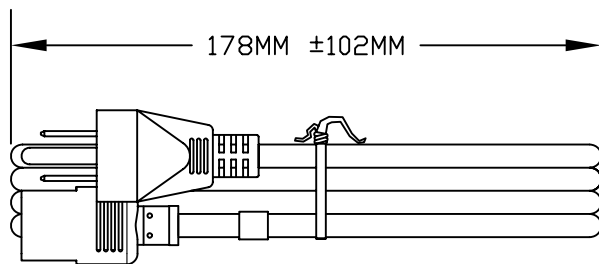

VOLEX

GROUP

Standard Cord Details: 17660 10 C3

Specifications	
Certifications	
Part Number	17660 10 C3
Connector Type	C13
Plug Type	5-15P
Category	Plastic
Application	Detachable
Plug Catalog No.	PS204
Connector Catalog No.	386A
Cable	SVT AWG 18x3 (Foil Shielded Plus 85% Braid)
Jacket Color	Black
Length in Feet	6'7"
Length in Meters	2
Temperature Rating	60 C
Packaging Units Per Carton	H-25
Color Coding	International
Nominal OD in Inches	0.307
Nominal OD in Millimeters	7.8

 [BACK](#)

VOLEX RESERVES THE RIGHT TO ALTER NON-CRITICAL DIMENSIONS WITHOUT NOTICE.

PACKAGING: FOLDED & TIED

NOTES:

- 1) CORDAGE: 18/3 SVT, 60°C, BLACK, BRAID SHIELDED
- 2) APPROVALS:
- 3) RATING: 10 AMP/125 VOLTS
- 4) FLAME RATING : FT2
- 5) SHIELD WILL BE ATTACHED TO GROUND PIN ON PLUG END OF CORD. NO SHIELD CONNECTION WILL BE MADE ON CONNECTOR END.
- 6) ALL DIMENSIONS IN MILLIMETERS.
- 7) PACKAGING: 25 PIECES/CARTON.

FINISH:
JACKET: SMOOTH

SCALE:
NOT TO SCALE

ECD:
N/A

ITEM DESCRIPTION
CORDSET-NORTH AMERICAN, BRAID SHIELDED, DETACHABLE POWER SUPPLY CORD (6'7")

TOLERANCE UNLESS OTHERWISE SPECIFIED
.XXX ± .005
.XX ± .02
.X ± .03
FRACT. ± 1/32
ANGULAR ± 1/2°